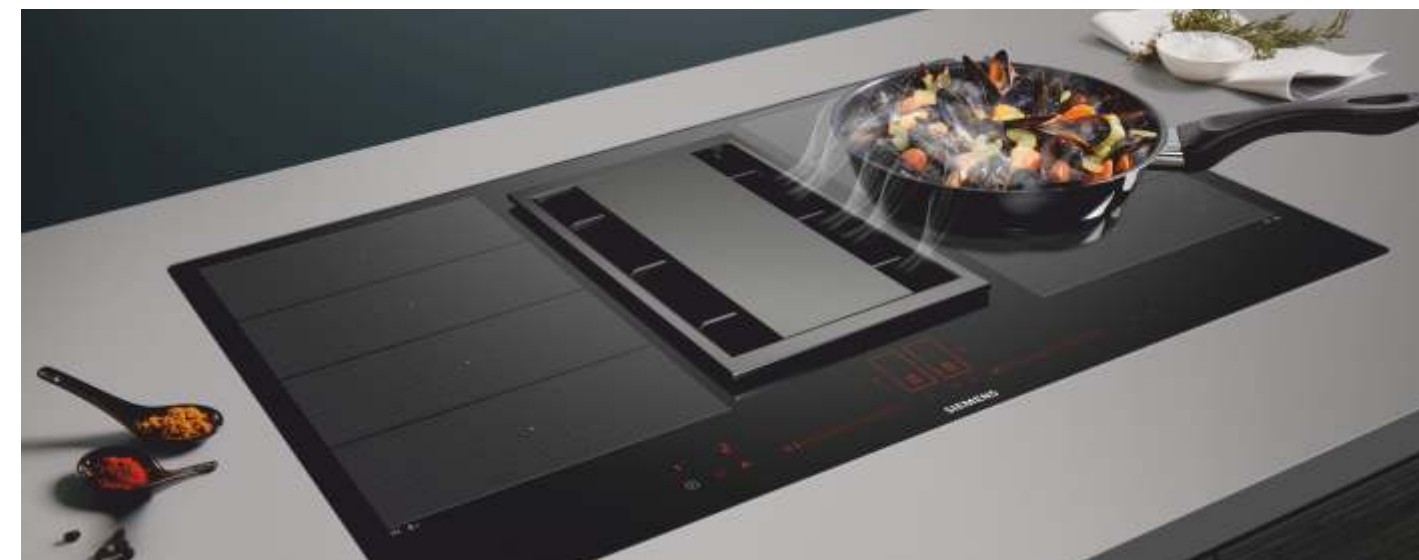

Kitchen design with
no limits.

The perfect symbiosis of cooktop, ventilation and inspiration.

The inductionAir System combines two great appliances: a flexInduction Cooktop and the revolutionary new integrated ventilation. Thanks to this space-saving concept, you can enjoy more freedom and create a kitchen based on your personal vision. And when this vision has become reality, the exciting part only begins. Your daily cooking experience will also be more convenient and enjoyable.

Designed to impress

The design of the inductionAir System reflects a deep understanding of the modern kitchen concepts: Cooktop and ventilation merge into one appliance that is both refined and eye-catching. Above all, the ventilation keeps in line with the design of the cooktop and its user interface: complex in its idea, yet simple in the execution.

Pays attention to your pans: fryingSensor Plus

Sensors in the cooktop measure the pan's temperature. Once a desired heat level has been reached, you receive a signal and the pan stays at that very level. Without worries and scorching, you always get the best results.

Installed to save space

The inductionAir System is easy to install and doesn't require much room inside the lower cabinet of your worktop to allow you to install standard drawers. This way, you will keep necessary storage space for your cookware and other kitchen utensils. Whatever you plan to do with your kitchen: the inductionAir System will make it possible.

Powerful and quiet: iQdrive motor

The iQdrive motor is always up to the task of removing unpleasant kitchen odours. Thanks to its brushless mechanism, the motor is outstandingly long-lasting, efficient and quiet.

Venting Cooktop

EX875LX34E

Rs. 4,39,990

- 80cm
- Induction Hob with Integrated Ventilation System
- 2 Flex Zones with PowerMove function
- Dual Lightslider Touch Control
- Climate Control Sensor for adjusting ventilation power level automatically
- quickstart and restart function
- childproof lock
- Stainless steel grease filters
- Cast Iron air inlet grid;700m³/hr
- Saturation Indicator; grease filter and charcoal filter
- Appliances Dimensions (HxWxD): 19.8cm x 81.2cm x 52cm
- Required cutout size (HxWxD): 19.8cm x 78cm x 49cm